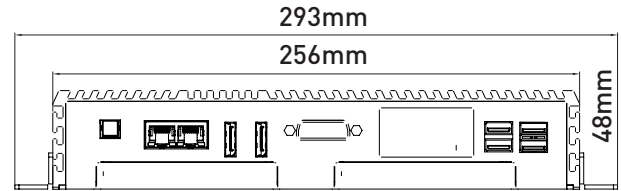

Galaxy Server – Medium

CAT NO. 659181

- Simple plug and play installation
- Connect to existing IT infrastructure
- Easy and simple to use with embedded web application
- Multi-user log on credentials
- Ease of backup and restore functionality
- Inbuilt Wi-Fi for ease of connecting to smart devices
- Surge-protected power supply
- Auto-ignition on power failure
- 5 year warranty

DIMENSIONS

Legrand - AUS
1300 369 777
www.legrand.com.au
ABN 31 000 102 661

Legrand - NZ
0800 476 009
www.legrand.co.nz

Refer to your group buying office, Legrand Sales Representative or Legrand Sales Office for pricing.