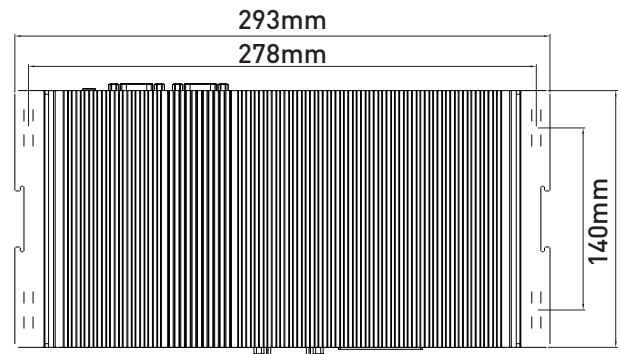

Galaxy Server – Medium

CAT NO. 659181

- Simple plug and play installation
- Connect to existing IT infrastructure
- Easy and simple to use with embedded web application
- Multi-user log on credentials
- Ease of backup and restore functionality
- Inbuilt Wi-Fi for ease of connecting to smart devices
- Surge-protected power supply
- Auto-ignition on power failure
- 5 year warranty

DIMENSIONS

Legrand - AUS
1300 369 777
www.legrand.com.au
ABN 31 000 102 661

Legrand - NZ
0800 476 009
www.legrand.co.nz

Refer to your group buying office, Legrand Sales Representative or Legrand Sales Office for pricing.