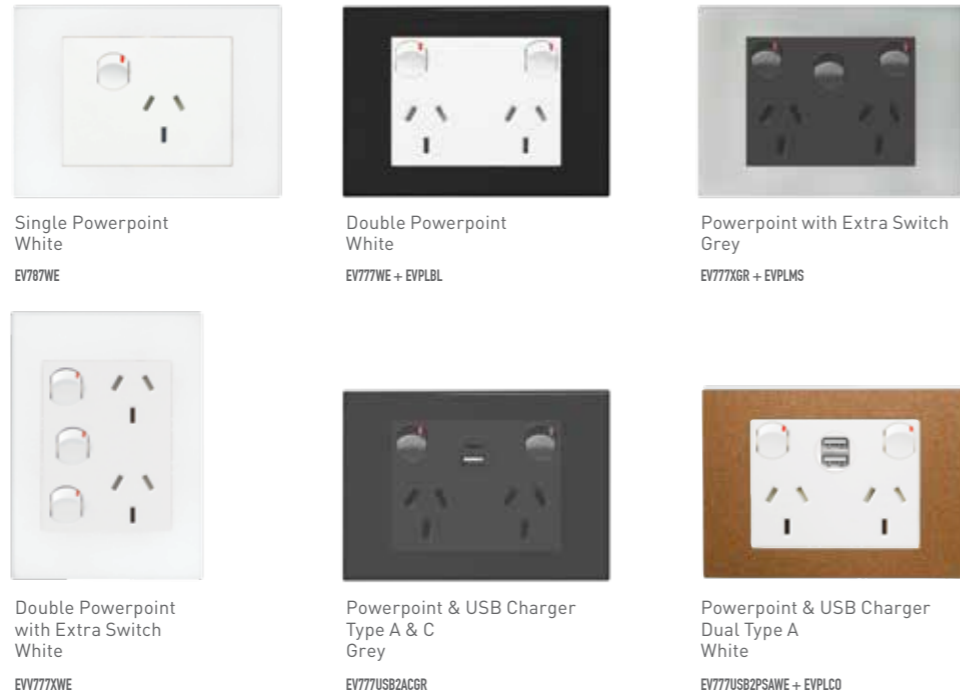

SWITCHES

Available in 1-6 gang options. Can be mounted vertically or horizontally

Architrave White
LNA770/1WE

Rocker White
EV770/1WE + EVPLPI

Rocker Grey
EV770/3GR + EVPLMT

Rocker White
EV770/5WE + EVPLKH

POWERPOINTS

Choose from a complete range of powerpoints for every position

Single Powerpoint White
EV787WE

Double Powerpoint White
EV777WE + EVPLBL

Powerpoint with Extra Switch Grey
EV777XGR + EVPLMS

Double Powerpoint with Extra Switch White
EV777XWE