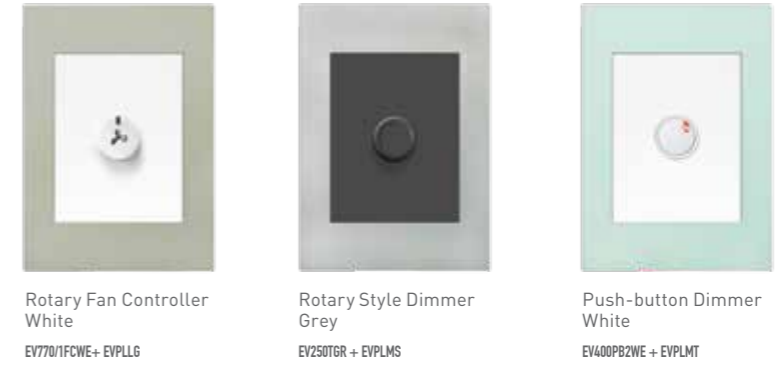

DIMMERS & FAN CONTROLLERS

Choose from rotary style or electronic push-button mechanisms

Rotary Fan Controller White
EV770/1FCWE+ EVPLLG

Rotary Style Dimmer Grey
EV250TGR + EVPLMS

Push-button Dimmer White
EV400PB2WE + EVPLMT

TV, PHONE & DATA

Mix and match phone, data, and TV sockets to create the combination you need in each switchplate