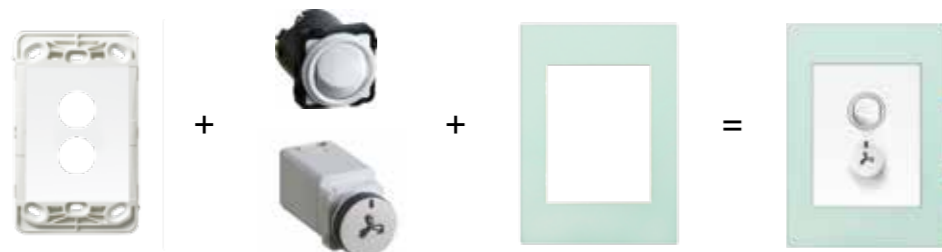

CUSTOMISE YOUR OWN

We sell all the components to make your own customised switch